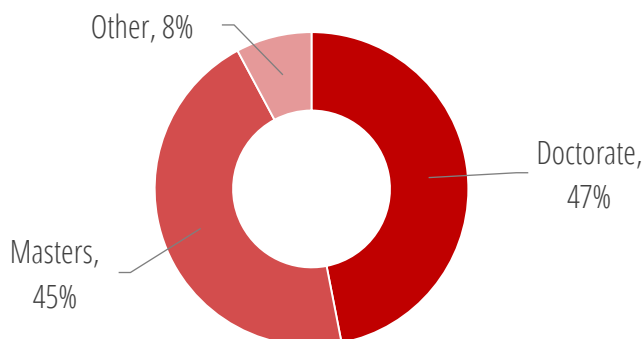

Continuing Education Degree Level

179 responses