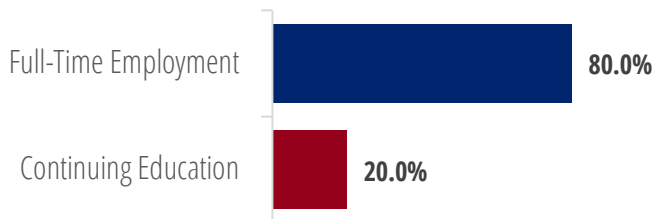

Post-Graduation Outcomes

- * Double Major
- + Wharton Dual Degree
- o SEAS Dual Degree
- ^ Nursing Dual Degree

Industries

8 responses

First Destinations: Graduate Schools & Continuing Education Programs

- King's College London**, Master's, War & Psychiatry +
- University of Oxford**, Master's, Social Policy and Evaluation +