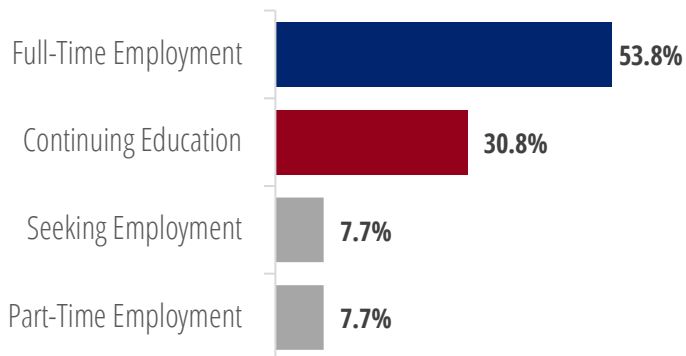

East Asian Languages & Civilizations ⁺

13 responses; ⁺ includes responses from the Class of 2018

First Destinations: Employers

- **Cornerstone Research**, Analyst ⁺
- **FREEMANS**, Administrative Assistant [*]
- **Infrastructure Capital Advisors**, Analyst ⁺
- **OppenheimerFunds**, Equity Research Associate [*]
- **Penn Medicine - Hospital of the University of Pennsylvania**, Clinical Research Coordinator [*]
- **The College Board**, Program Associate [*]
- **Visa, Inc.**, Associate Digital Marketing Analyst [*]

Post-Graduation Outcomes

- Double Major
- + Wharton Dual Degree
- o SEAS Dual Degree
- ^ Nursing Dual Degree