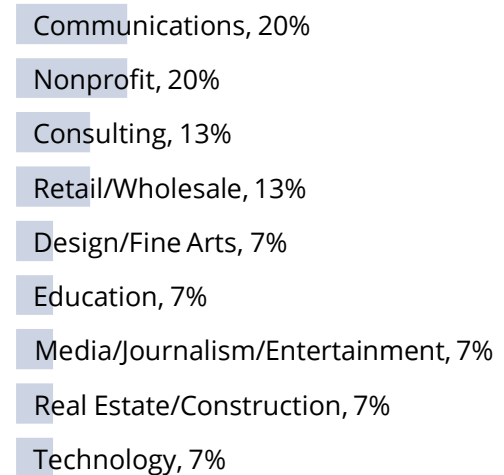

Industries

15 responses

First Destinations: Graduate Schools & Continuing Education Programs

University of Pennsylvania, Master's, Integrated Product Design