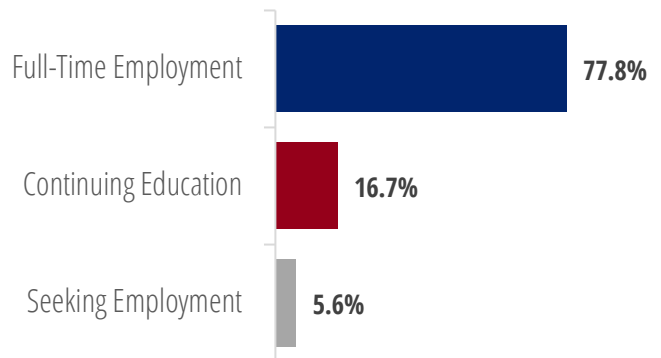

Sociology

18 responses

First Destinations: Employers

- **Blackbird Pizzeria**, Counter Worker
- **Congressional Hunger Center**, 2019 Bill Emerson National Hunger Fellow
- **Credit Suisse**, Analyst (Investment Banking) *
- **Epic**, Implementation Consultant
- **Facebook**, User Experience Participant recruiter
- **Gartner**, Research Analyst
- **Gartner**, Research Specialist
- **Medium**, Software Engineer
- **Morning Consult**, Senior Associate
- **Northwell Health**, Surgical Scholar and Clinical Research Coordinator
- **Research for Action**, Research Assistant
- **University of Pennsylvania - Annenberg Public Policy Center**, Media Coder/Research Assistant
- **University of Pennsylvania - Perelman School of Medicine**, Research Administrative Coordinator *
- **White House Initiative for Educational Excellence for African-Americans**, Intern *

* Double Major
+ Wharton Dual Degree
o SEAS Dual Degree
^ Nursing Dual Degree

Post-Graduation Outcomes