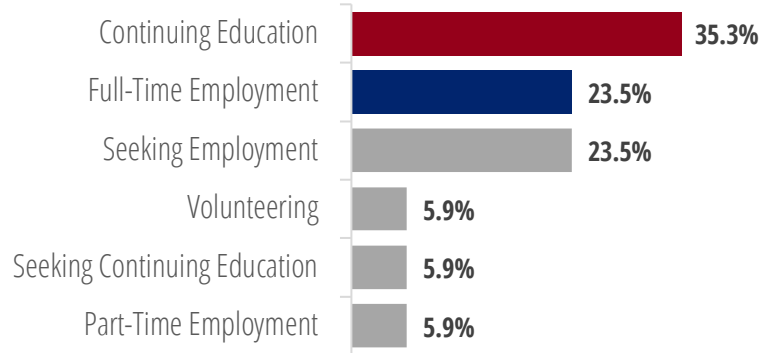

Classical Studies ⁺

17 responses; ⁺ includes responses from the Class of 2018

First Destinations: Employers

- **Hobart and William Smith College - Athletics**
  Department, Assistant Coach
- **National Museum of Mongolian**, Fulbright US Student Fellow
- **Teach For America**, Teacher [*]
- **University of Pennsylvania - Libraries**, Project Archivist

[*] Double Major
⁺ Wharton Dual Degree
^o SEAS Dual Degree
[^] Nursing Dual Degree

Post-Graduation Outcomes

Industries

5 responses

First Destinations: Graduate Schools & Continuing Education Programs

- **Columbia University**, Doctorate, Ancient History [*]
- **University of North Carolina, Chapel Hill**, Doctorate, Classical Archaeology
- **University of Oxford**, Master's, International Relations
- **University of Oxford**, Master's, Oriental Studies

Program Fields

5 responses

Degree Levels

4 responses