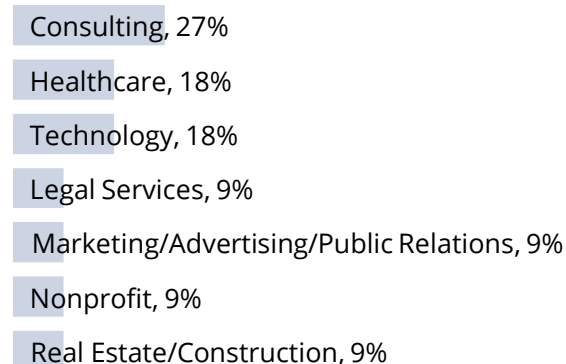

* Double Major
 + Wharton Dual Degree
 o SEAS Dual Degree
 ^ Nursing Dual Degree

Post-Graduation Outcomes

Industries

11 responses

First Destinations: Graduate Schools & Continuing Education Programs

- Fordham University Graduate School of Arts and Sciences**, Master's
- Yale University**, Doctorate, Law