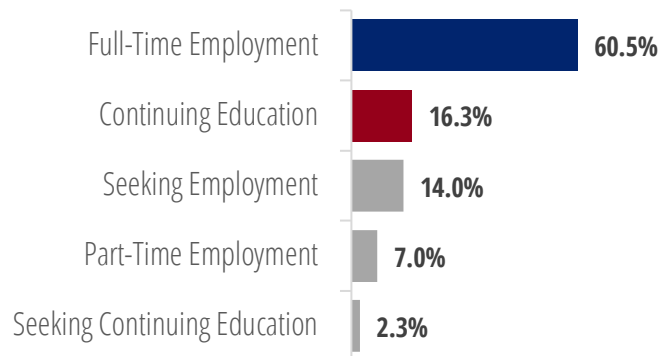

English

43 responses

First Destinations: Employers

- **American Institutes for Research**, ELA Item Writer
- **Circle Of Confusion**, Literary Assistant *
- **College Possible**, High School Junior Coach
- **Cravath, Swaine & Moore LLP**, Corporate Legal Assistant *
- **Deloitte**, Business Analyst
- **FoodCorps**, Service Member *
- **Gathr Films**, Intern
- **Heidrick & Struggles International, Inc**, Associate Development Program Analyst *
- **Hello Sunshine**, Development Intern
- **Management 360**, Floater
- **Marc Platt Productions**, Development Intern
- **Meyerson & O'Neill**, Paralegal
- **NBCUniversal**, West Coast Page
- **Nexo Productions**, Creative Director *
- **Observer.com**, Editorial Intern
- **PepsiCo**, Marketing Associate Analyst
- **Pitchfork**, Editorial Fellow
- **Rockerbox**, Optimization Analyst *
- **Stooges Education**, Education Consultant
- **TAPIF (Teaching Assistance Program in France)**, Foreign Language Teaching Assistant *
- **The Washington Post**, Reporter
- **Walmart eCommerce**, Category Specialist
- **William Morris Endeavor**, Floating Assistant *
- **WXPB**, Music Blogger
- **Zeno Group**, Corporate Intern

Post-Graduation Outcomes