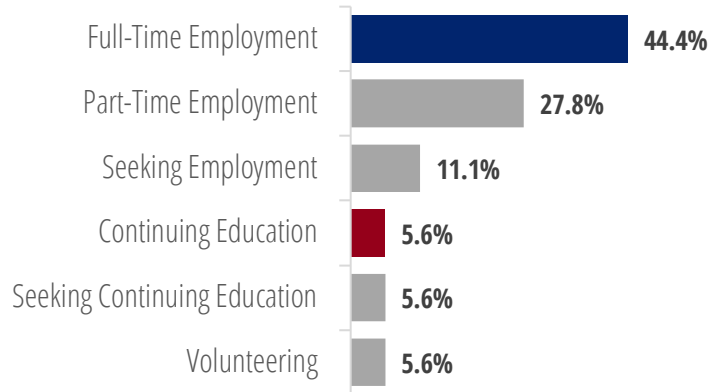

Theatre Arts +

18 responses; + includes responses from the Classes of 2018-2016

First Destinations: Employers

- **Creative Artists Agency** *
- **Credit Suisse**, Analyst +
- **Hope Page Designs**, Assistant
- **JPMorgan Chase & Co.**, Analyst +
- **Lantern Theater Company**, Season Apprentice
- **Law Office of Steven Brazelton**, Assistant *
- **Makovsky**, Public Relations Intern *
- **William Morris Endeavor**, Motion Picture Talent Assistant

Post-Graduation Outcomes

- Double Major
- + Wharton Dual Degree
- o SEAS Dual Degree
- ^ Nursing Dual Degree

Industries

8 responses

- Communications, 38%
- Financial Services, 25%
- Design, 13%
- Legal Services, 13%
- Performing Arts/Music/Theater, 13%

First Destinations: Graduate Schools & Continuing Education Programs

Columbia University, Journalism, Master's