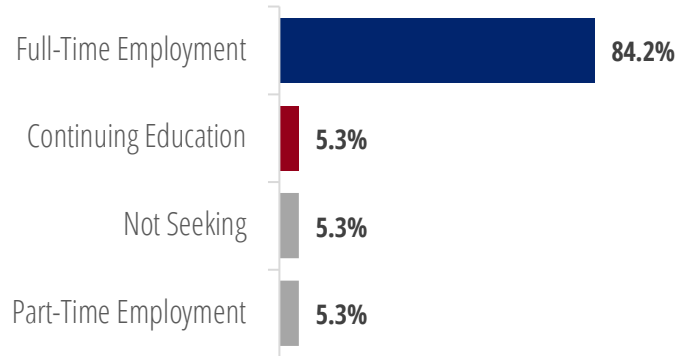

Visual Studies +

19 responses; + includes responses from the Class of 2018

First Destinations: Employers

- **BounceX**, Associate Web Designer
- **Compete 360**, Program Associate in Design Education
- **Copper Hill Real Estate**, Realtor
- **Deloitte**, Business Technology Analyst
- **HBO**, Consumer Marketing
- **Indigenous Media**, Research Intern *
- **Karma Agency**, Design Intern
- **Macy's, Inc.**, Product Development
- **OLIVER Agency**, Operations Manager
- **OTR Living Water Church**, Intern
- **PricewaterhouseCoopers (PwC)**, Mergers and Acquisition Tax Associate
- **Sotheby's**, Administrator / Assistant
- **The Martin Architectural Group**, Design and Marketing
- **University of Pennsylvania**, Research Specialist/Lab Manager *
- **Williams-Sonoma, Inc.**, Assistant Art Director

* Double Major
+ Wharton Dual Degree
o SEAS Dual Degree
^ Nursing Dual Degree

Post-Graduation Outcomes