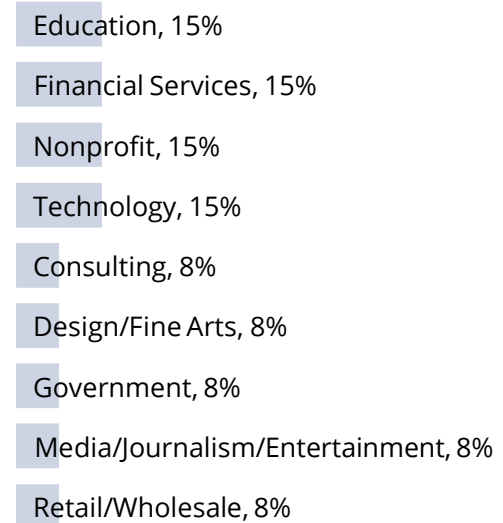

Industries

13 responses

First Destinations: Graduate Schools & Continuing Education Programs

- **Temple University**, Advanced Certificate, Law
- **University of Oxford**, Master's, Water Science, Policy, and Management *
- **University of Pennsylvania**, Master's, Nonprofit Leadership
- **University of Pennsylvania**, Master's, Nonprofit Leadership Program