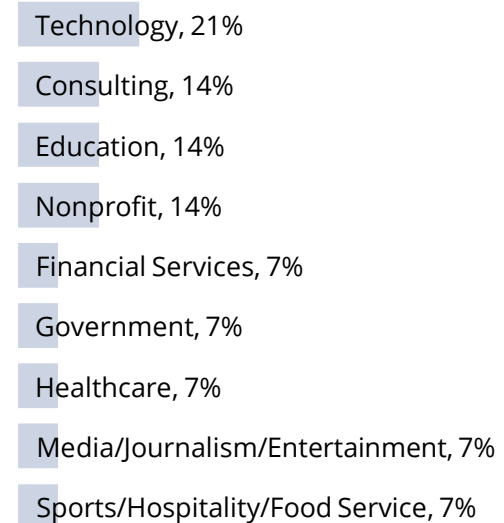

Industries

14 responses

First Destinations: Graduate Schools & Continuing Education Programs

- **Farleigh Dickinson University**, Master's, Sports Administration
- **Georgetown University Law Center**, Doctorate, Law
- **University of Pennsylvania**, Master's, Social Work

Program Fields

3 responses

Degree Levels

3 responses