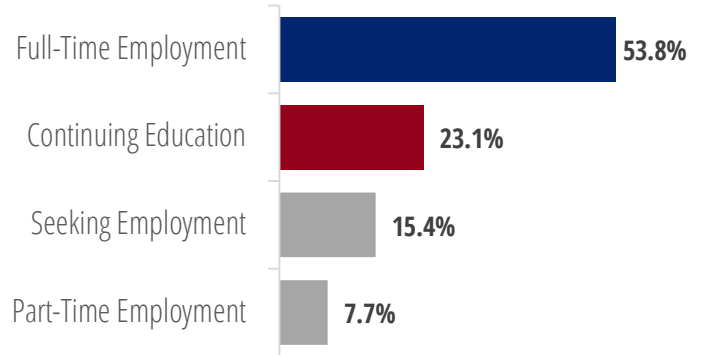

Environmental Studies

13 responses

First Destinations: Employers

- **Ark Animal Hospital**, Vet Assistant
- **Bittenbender Construction**, Project Engineer
- **Community Energy Inc.**, Solar Analyst *
- **ExxonMobil Corporation**, Sales and Marketing in Lubricants for Global Enhancement Division
- **LeFrak**, Financial Analyst
- **Morgan Stanley**, Investment Banking Analyst

Post-Graduation Outcomes

- Double Major
- + Wharton Dual Degree
- o SEAS Dual Degree
- ^ Nursing Dual Degree

Industries

6 responses

- Energy/Natural Resources/Utilities, 33%
- Real Estate/Construction, 33%
- Financial Services, 17%
- Healthcare, 17%

First Destinations: Graduate Schools & Continuing Education Programs

- **University of Oxford**, Master's, Water Science, Policy, and Management *
- **University of Pennsylvania**, Master's, Environmental Science, Geological Sciences
- **University of Pennsylvania**, Master's, Public Health

Program Fields

3 responses

- Science (non-medical), 67%
- Other Health Professions, 33%