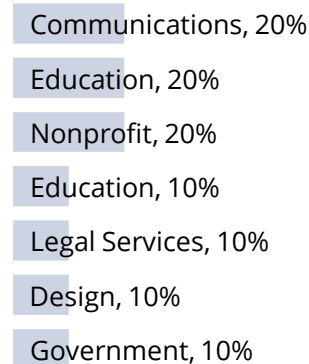

Industries

10 responses

First Destinations: Graduate Schools & Continuing Education Programs

- **Harvard University**, Master's, Arts in Education
- **Harvard University**, Master's
- **Temple University**, Doctorate, Medicine *
- **University of Chicago**, Master's, Religious Studies
- **University of Oxford**, Master's, Oriental Studies
- **University of Pennsylvania**, Master's, Behavioral and Decision Sciences