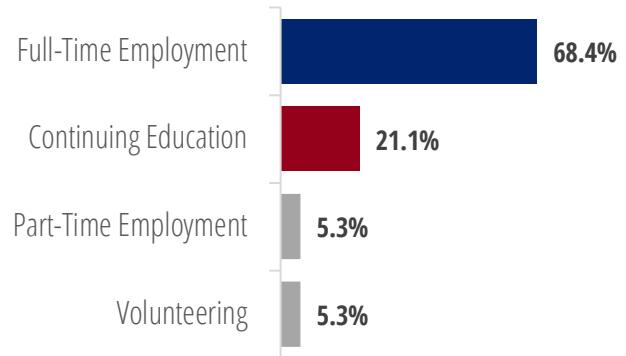

Urban Studies

19 responses

First Destinations: Employers

- **1199SEIU Funds**, Investment Analyst
- **Bloomberg**, Software Engineer *
- **Creative Artist Agency**, Assistant
- **Guidehouse**, Campus Associate +
- **HR&A Advisors, Inc.**, Research Analyst
- **Movement Voter Project**, Program Coordinator
- **School District of Philadelphia**
- **Starwood Capital Group**, Analyst
- **Teach For America**, Corps Member
- **The Dump**, Project Manager
- **UEGroup**, Research Associate *
- **Urban Institute**, Data Science Analyst *
- **White House Initiative for Educational Excellence for African-Americans**, Intern *

* Double Major
+ Wharton Dual Degree
o SEAS Dual Degree
^ Nursing Dual Degree

Post-Graduation Outcomes