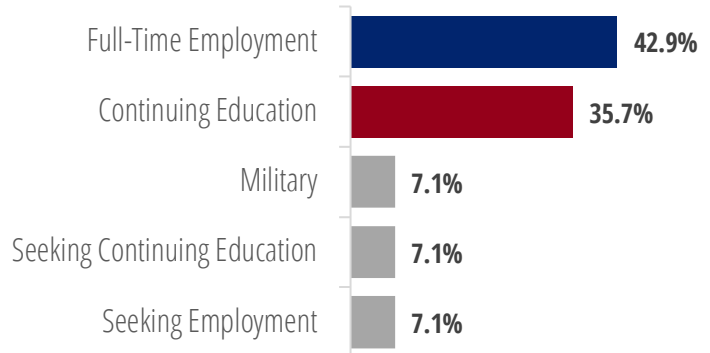

Criminology

14 responses

First Destinations: Employers

- **Civil Complaint Review Board**, Investigator
- **Cravath, Swaine & Moore LLP**, Corporate Legal Assistant *
- **Google, Inc.**, Software Engineer *
- **Levine Lee LLP**, Legal Analyst *
- **U.S. Department of Justice**, Management and Program Analyst *
- **U.S. Department of Justice**, Paralegal Specialist

Post-Graduation Outcomes