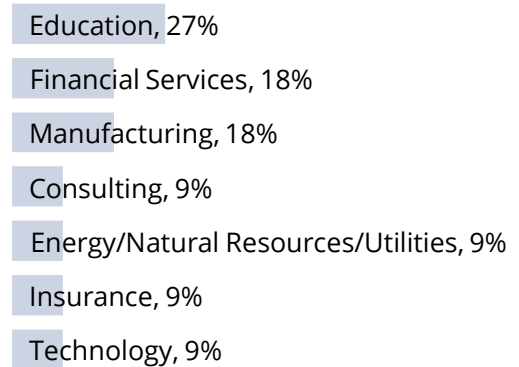

Industries

11 responses