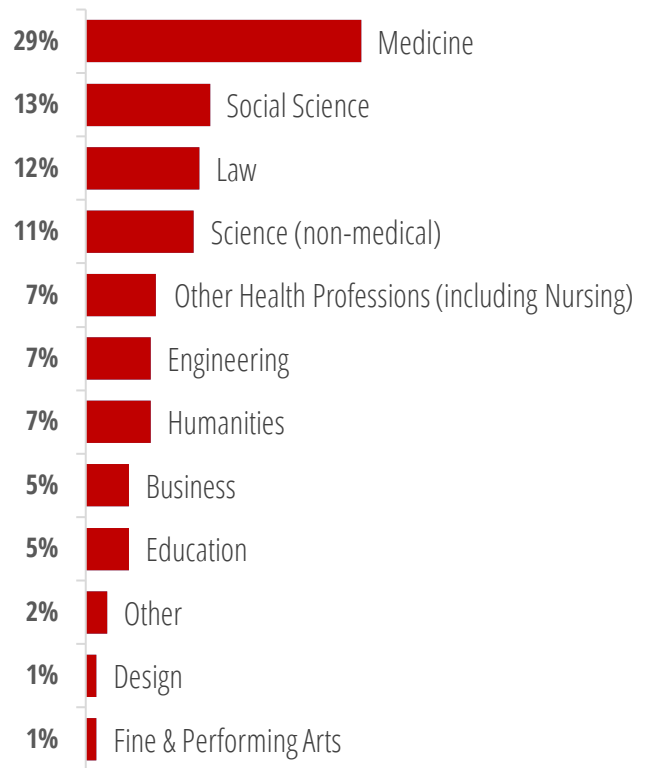

Continuing Education

Top Graduate Schools Accepting by Discipline

Law

1. Georgetown University (3)
- Harvard University (3)
- New York University (3)
- University of Pennsylvania (3)

Medicine

1. University of Pennsylvania (11)
2. Johns Hopkins University (4)
3. Stanford University (3)

Other Programs

1. University of Pennsylvania (35)
2. Columbia University (7)
3. University of Oxford (4)
- Stanford University (4)

Continuing Education by Field of Study

176 responses