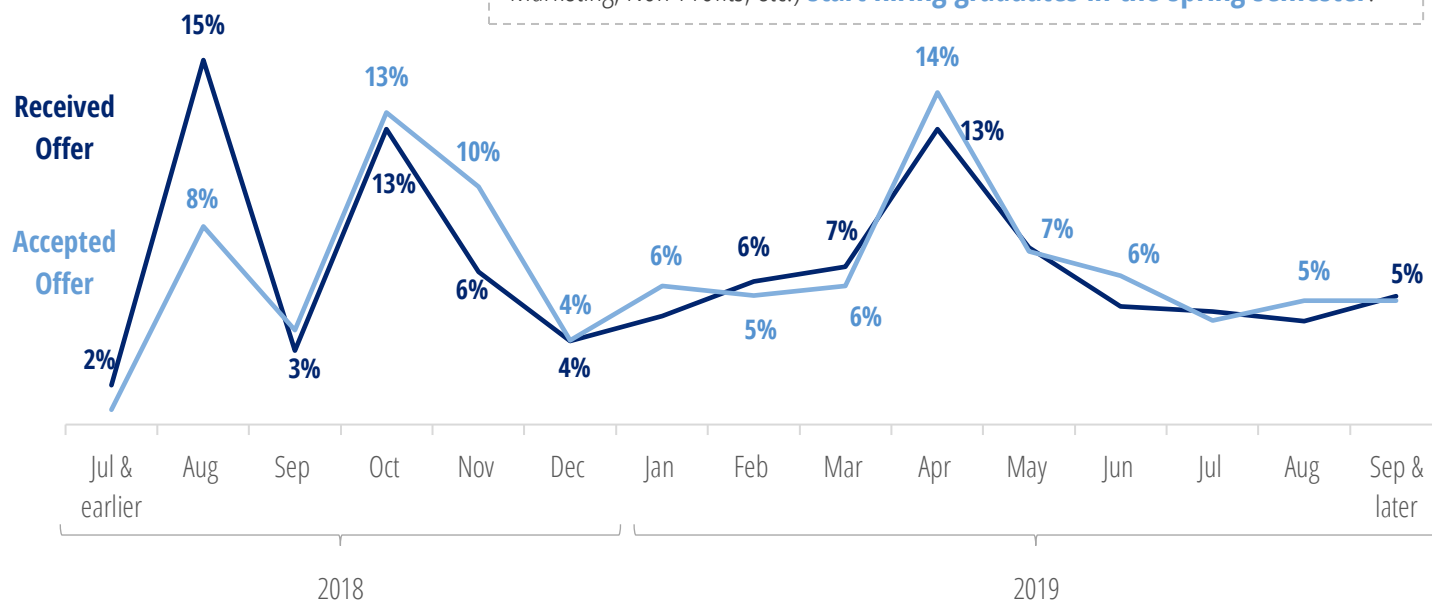

Powered by Bing
© GeoNames, HERE, MSFT

International Students

Of the 63 respondents working full-time who identified as “foreign nationals,” 49 (78%) were employed in the U.S.

U.S. Employers of Foreign Nationals

Full-Time Employment

Hiring Timeline

478 responses

Graduates who **accepted offers before January** were primarily working in **early recruiting industries** like Finance, Consulting, and Technology.

Most other industries (Education, Entertainment, Government, Healthcare, Marketing, Non-Profits, etc.) **start hiring graduates in the spring semester.**