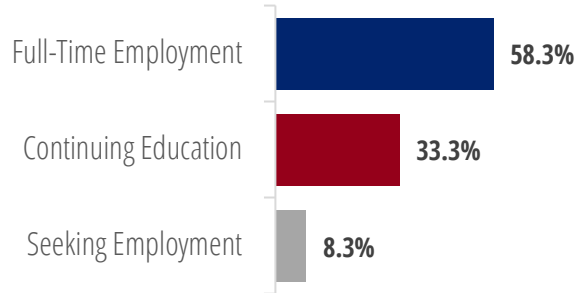

- * Double Major
- + Wharton Dual Degree
- o SEAS Dual Degree
- ^ Nursing Dual Degree

Post-Graduation Outcomes

First Destinations: Graduate Schools & Continuing Education Programs

- Boston University School of Law**, Doctorate, Law *
- Goldsmiths, University of London**, Master's, Visual Anthropology *
- University of the Arts**, Master's, Publishing