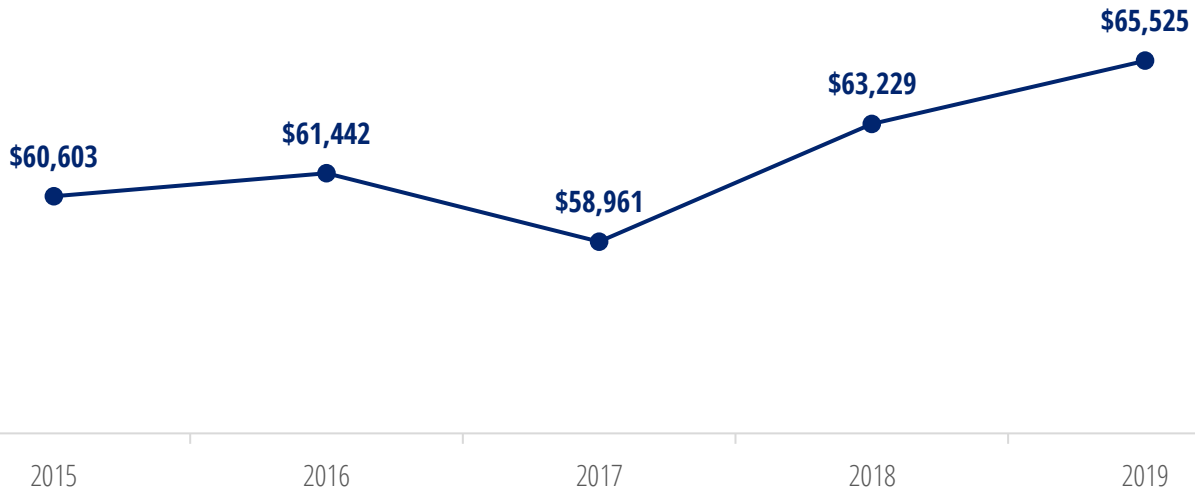

Full-Time Employment

Average Starting Salary

	Respondents	Average	Median	Range	
CAS	439	$62,532	$60,000	$20,400	$140,000
CAS Only	392	$60,226	$60,000	$20,400	$140,000
Women	248	$58,801	$60,000	$20,400	$140,000
Men	144	$62,679	$60,000	$20,800	$125,000
CAS/NUR – Dual Degree	0	-	-	-	-
Women	0	-	-	-	-
Men	0	-	-	-	-
CAS/SEAS – Dual Degree	6	$103,167	$100,000	$72,000	$125,000
Women	2	-	-	-	-
Men	4	$105,500	$112,500	$72,000	$125,000
CAS/WH – Dual Degree	40	$79,200	$85,000	$24,000	$110,000
Women	17	$80,529	$85,000	$64,000	$90,000
Men	23	$78,217	$85,000	$24,000	$110,000

*Fewer than 3 reported salaries not published to maintain confidentiality.

*Stipends less than $20,000 not reported.