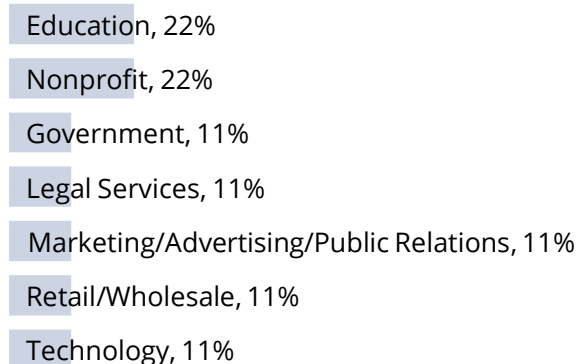

Industries

9 responses