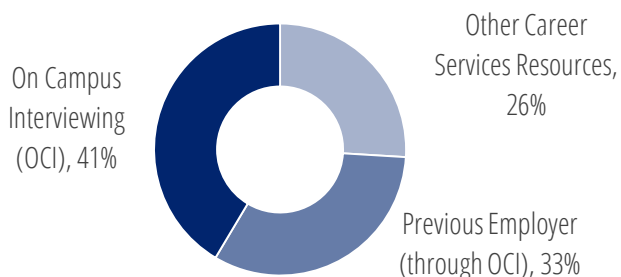

Powered by Bing
© GeoNames, HERE, MSFT

International Students

Of the 63 respondents working full-time who identified as “foreign nationals,” 49 (78%) were employed in the U.S.

U.S. Employers of Foreign Nationals

Full-Time Employment

Hiring Timeline

478 responses

Graduates who **accepted offers before January** were primarily working in **early recruiting industries** like Finance, Consulting, and Technology.

Most other industries (Education, Entertainment, Government, Healthcare, Marketing, Non-Profits, etc.) **start hiring graduates in the spring semester.**

Offer Method

432 responses

42% of full-time opportunities were found through **Career Services.**

24% accepted return offers from a previous employer, primarily in **Financial Services.**

31% accepted offers from **On Campus Interviews** (through a previous employer or through OCI directly).