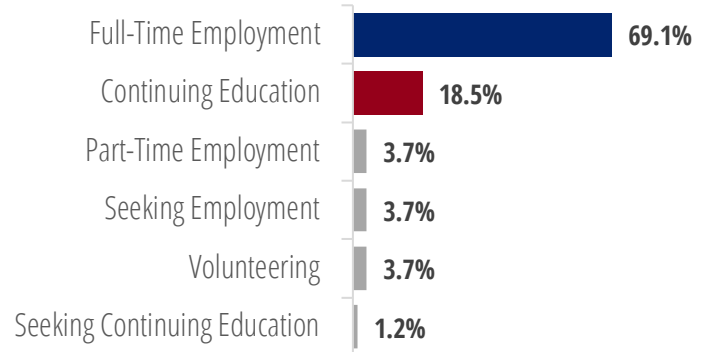

Post-Graduation Outcomes