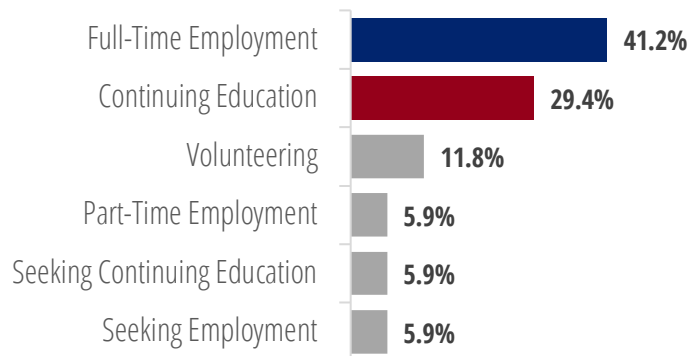

Philosophy

17 responses

First Destinations: Employers

- **IDEA Public Schools**, 6th Grade Math Teacher
- **Mason Frank International**, Salesforce Recruitment Consultant
- **McKinsey & Company**, Business Analyst *
- **Sanford Heisler Sharp, LLP**, Legal Assistant
- **The Boston Consulting Group**, Associate Consultant
- **University of Pennsylvania**, Clinical Research Coordinator *
- **Ward Greenberg Heller and Reidy, LLP**, Paralegal

Post-Graduation Outcomes

- Double Major
- + Wharton Dual Degree
- o SEAS Dual Degree
- ^ Nursing Dual Degree

Industries

7 responses

First Destinations: Graduate Schools & Continuing Education Programs

- **Arizona State University**, Doctorate, Biology and Society *
- **Northwestern University**, Doctorate, Law *
- **University of Cambridge**, Master's, American History *
- **University of Pennsylvania**, Master's, Bioethics
- **University of Waterloo**, Doctorate, Computer Science *