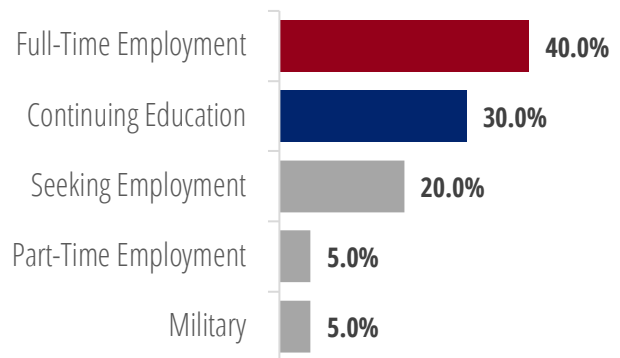

Research Assistant

University of Pennsylvania, Laboratory Technician

Post-Graduation Outcomes

* Double Major
 + Wharton Dual Degree
 o SEAS Dual Degree
 ^ Nursing Dual Degree

Industries

9 responses

First Destinations: Graduate Schools & Continuing Education Programs