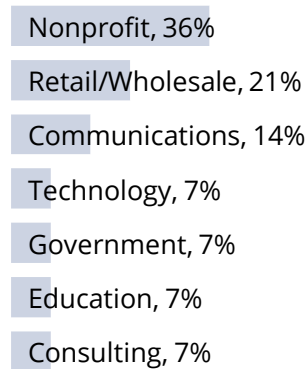

Industries

14 responses