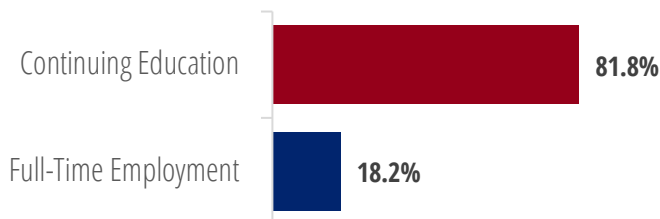

Vagelos Scholars Program In Molecular Life Sciences (Double Major within the College Of Arts & Sciences)

11 responses

First Destinations: Graduate Schools & Continuing Education Programs

- **Columbia University**, Doctorate, Biomedical Informatics
- **Harvard University**, Doctorate, Astronomy
- **Northwestern University**, Doctorate, Law *
- **Stanford University**, Doctorate, Medicine (2) *
- **Stanford University**, Doctorate, Medicine *
- **Stanford University**, Doctorate, Physics ○
- **University of California Santa Cruz**, Doctorate, Astronomy and Astrophysics
- **Weill Cornell/Rockefeller/Sloan Keterring Tri Institutional MD/PhD Program**, Doctorate, Medicine

Post-Graduation Outcomes

Program Fields

9 responses

- Medicine, 44%
- Science (non-medical), 33%
- Engineering, 11%
- Law, 11%

* Double Major
+ Wharton Dual Degree
○ SEAS Dual Degree
^ Nursing Dual Degree

First Destinations: Employers

- **Ministry of Home Affairs Singapore**, Police Officer *
- **University of Pennsylvania - Perelman School of Medicine**, Research Specialist

Industries

2 responses

- Education, 50%
- Government, 50%