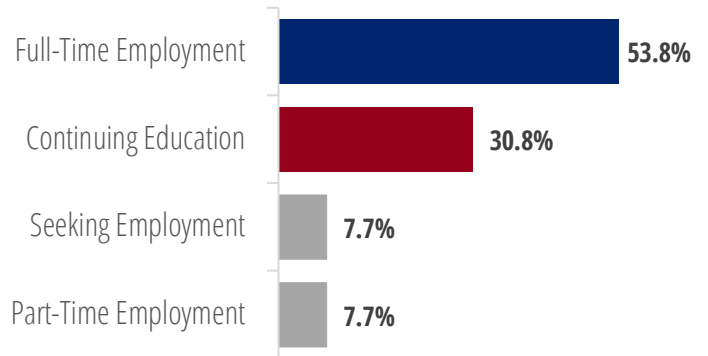

Architecture +

13 responses; + includes responses from the Class of 2018

First Destinations: Employers

- **Ballinger**, Building Architectural Designer *
- **Goldman Sachs**, Analyst
- **HR&A Advisors, Inc.**, Research Analyst
- **Imagine Exhibitions**, Junior Exhibition Designer *
- **Kohn Pederson Fox**
- **WHY**, Design Coordinator

* Double Major
+ Wharton Dual Degree
o SEAS Dual Degree
^ Nursing Dual Degree

Post-Graduation Outcomes