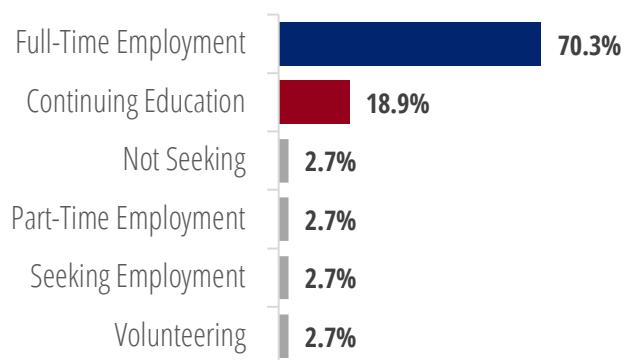

Post-Graduation Outcomes

Industries

24 responses

- * Double Major
- + Wharton Dual Degree
- o SEAS Dual Degree
- ^ Nursing Dual Degree

First Destinations: Graduate Schools & Continuing Education Programs

- Cambridge University**, Master's, Modern British History
- College of William and Mary**, Doctorate, History
- Columbia University**, Master's, Counseling Psychology
- Harvard University**, Doctorate, Law
- University of Cambridge**, Master's, American History *
- University of Pennsylvania**, Doctorate, Law *
- Villanova University**, Master's, Finance