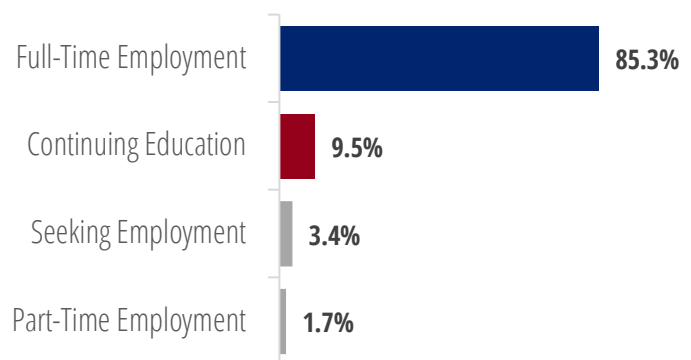

Post-Graduation Outcomes