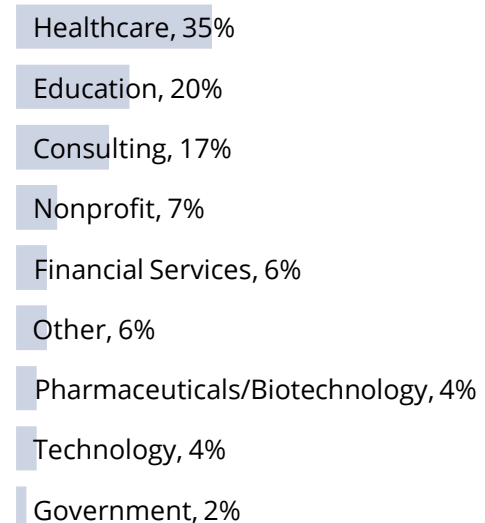

Industries

54 responses

* Double Major
+ Wharton Dual Degree
o SEAS Dual Degree
^ Nursing Dual Degree