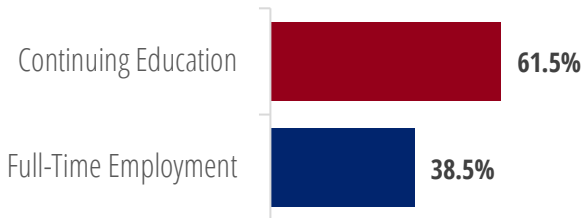

Vagelos Integrated Program In Energy

Research (Dual Degree With SEAS) +

13 responses; + includes responses from the Classes of 2018-2017

First Destinations: Graduate Schools & Continuing Education Programs

Harvard University, Doctorate, Theoretical & Computational Chemistry

Massachusetts Institute of Technology, Doctorate, Materials Science and Engineering

Northwestern University, Doctorate, Materials Science ○

Stanford University, Doctorate, Chemical Engineering

University of Michigan, Master's, Aerospace Engineering

University of Pennsylvania, Master's, Mechanical Engineering & Applied Mechanics

University of Pennsylvania, Master's, Chemical and Biomolecular Engineering

Post-Graduation Outcomes

Program Fields

7 responses

Engineering, 86%

Science (non-medical), 14%

Degree Levels

7 responses

Doctorate, 57%

Master's, 43%

* Double Major

+ Wharton Dual Degree

○ SEAS Dual Degree

^ Nursing Dual Degree

First Destinations: Employers

Credit Suisse, Director

IBM, Business Transformation Consultant

Kylin Management, Analyst

McKinsey & Company, Business Analyst +

University of Pennsylvania Health System, Ophthalmic Scribe *

WL Gore, Engineer

Industries

5 responses

Financial Services, 40%

Healthcare, 20%

Manufacturing, 20%

Technology, 20%