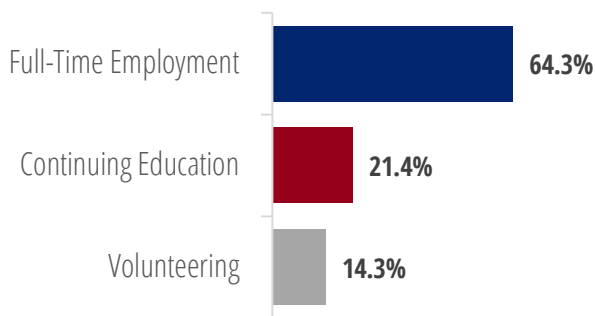

Gender, Sexuality, & Women's Studies ⁺

14 responses; ⁺ includes responses from the Classes of 2018-2017

First Destinations: Employers

- **Apple, Inc,** Software Developer [*]
- **Fulbright Program - U.S. Department of State,** Fulbright Scholar [*]
- **Hafetz & Necheles LLP,** Paralegal [*]
- **Mathematica Policy Research,** Data Programmer [*]
- **SelfMade,** Head Partnership Coordinator [*]
- **TJX Companies, Inc.,** Assistant Store Manager [*]
- **University of Pennsylvania,** Clinical Research Coordinator [*]
- **University of Pennsylvania,** Intern [*]
- **Women's Law Center of Maryland,** Legal Advocate [*]

Post-Graduation Outcomes