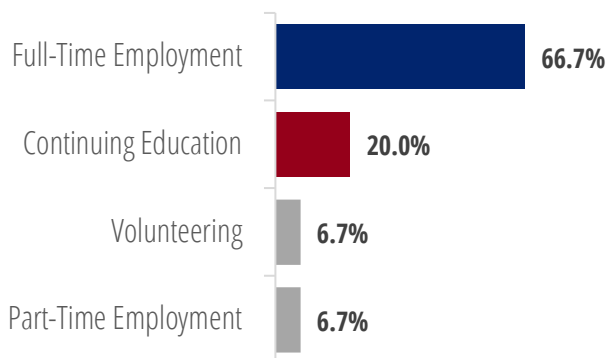

French and Francophone Studies ⁺

15 responses; ⁺ includes responses from the Class of 2018

First Destinations: Employers

- **Accenture**, Analyst (Management Consulting) *
- **Amplify Education Incorporated**, Business Contact Coordinator
- **Ascend Public Charter Schools**, 7th Grade Humanities Teacher
- **Renaissance Strategic Advisors**, Management Consultant *
- **TAPIF (Teaching Assistance Program in France)**, Foreign Language Teaching Assistant *
- **Bain & Company**, Associate Consultant *
- **Epic Research LLC**, Marketing Analyst *
- **Tennessee State Government- Office of the Governor**, Government Management Fellow *
- **The Boston Consulting Group**, Associate *
- **University of Pennsylvania**, Research Specialist

* Double Major
+ Wharton Dual Degree
o SEAS Dual Degree
^ Nursing Dual Degree

Post-Graduation Outcomes